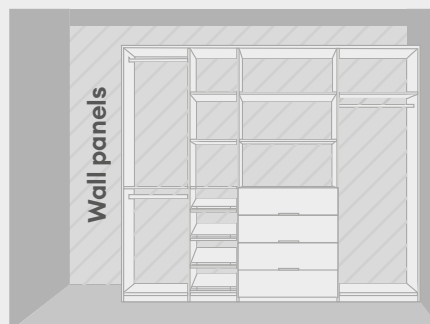

Assembly Hardware

Designed for ideal fit, simple installation, and lasting durability. Premium assembly hardware delivers strength, smooth function, and a clean professional look.

Easy Assembly

Every module connects with the reliable Rafix system for rock-solid stability and pinpoint accuracy. Thanks to the industry-standard 32 mm line-drilling pattern, adjustments are fast and straightforward whenever your needs change—keeping your organization flexible, functional, and beautifully efficient.

Wall paneling / Backing

Lioher Closets don't offer the traditional backing panel. Instead, matching panels on 4' x 9' and 8 mm thickness are offered as a wall paneling solution before installing the closet. This solution allows for complete integration of the closet and an overall nicer look.