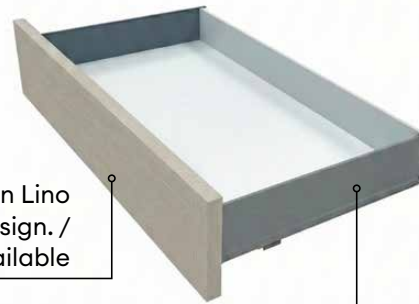

### 2 configurations:

**A** 9 15/16" height

**B** 10 11/16" height

**C** 5 5/8" height

**D** 8 3/4" height

Drawer Front in Lino  
Miami Design. /  
Upgrades available

Hidden system and Slim Tech  
to optimize space