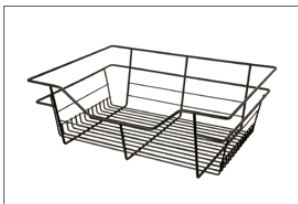

**Wardrobe Tube with End Supports**  
**Sizes:** 18" / 24" / 30" / 36".  
**Finish:** Black

**Shelf Shoe Fence**  
**Sizes:** 18" / 24" / 30" / 36".  
**Finish:** Black

**Full Rotation Mirror**  
**Sizes:** 35" / 47 3/8".  
**Finish:** Black

**Divided Deep Drawer**  
**Sizes:** 18" / 24" / 30" / 36".  
**Finish:** Black Frame / Beach Fabric  
 \*also available as **Divided Lingerie Drawer**

**Wire Closet Basket Full Extension Slides**  
**Sizes:** 14"x17"x6" / 14"x23"x6" / 14"x29"x6" / 14"x17"x11" / 14"x23"x11" / 14"x29"x11" / 14"x17"x17" / 14"x23"x17" / 14"x29"x17".  
**Finish:** Black