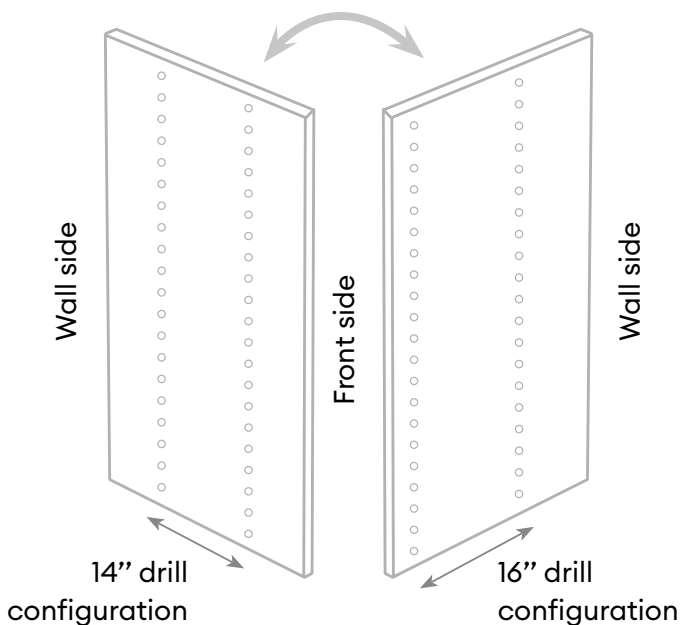

CORNERS

Lioher Simply Closets introduces a simple solution for corners by directly connecting the shelves of a module without side panel, to another module.

Here is an illustration on how to drill the connection holes.

Illustration

1. **1** Mark the holes to drill, **measuring from the panel side** (Not the end of the shelf).
2. **2** Drill the holes to the shelf front edge.
3. **3** Insert two fixed pins.
4. **4** Assemble the shelves to connect both modules.
5. **5** Make sure the shelves are flush with the side panel edge.
6. **6** Fix the toe kick using a corner bracket.

MATCH PANEL 14" / 16"

For tight spaces, Lioher Closets offer a 14" depth option that transitions to 16" depth to include drawers. To that effect, we offer a match panel pre-drilled for 14" depth configuration in one side and 16" depth configuration in the other.