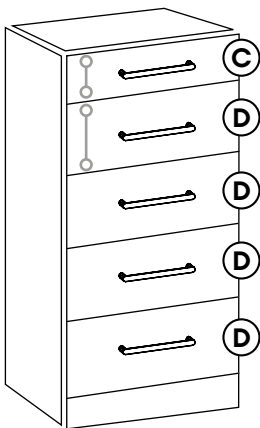

### 2 configurations:

**A** 9 15/16" height

**B** 10 11/16" height

**C** 5 5/8" height

**D** 8 3/4" height

Drawer Front in Lino  
Miami Design. /  
Upgrades available

Hidden system and Slim Tech  
to optimize space