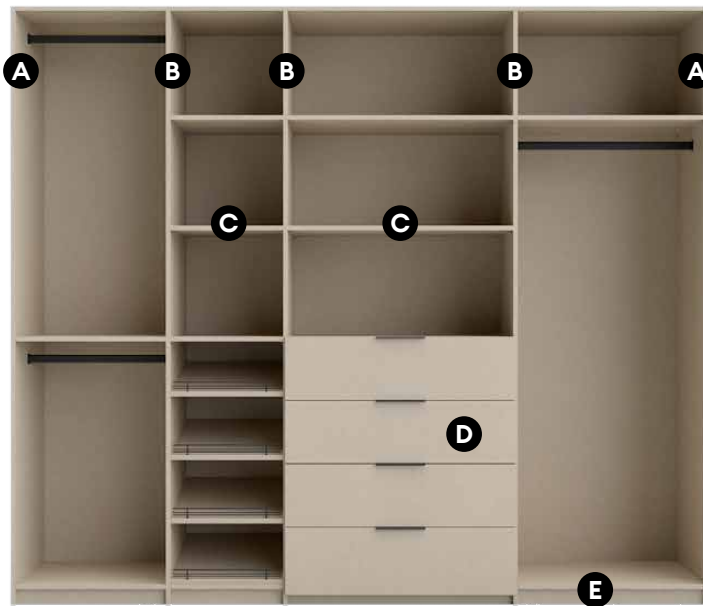

4

INSTALLATION

Lioher Closets installation is easy. First, read carefully our installation guide. Then, identify and check you have all pieces. And, finally, proceed with the installation.

- Side Panels **A**
- Share panels **B**
- Shelf **C**
- Drawer **D**
- Toe kick **E**

Closet Components